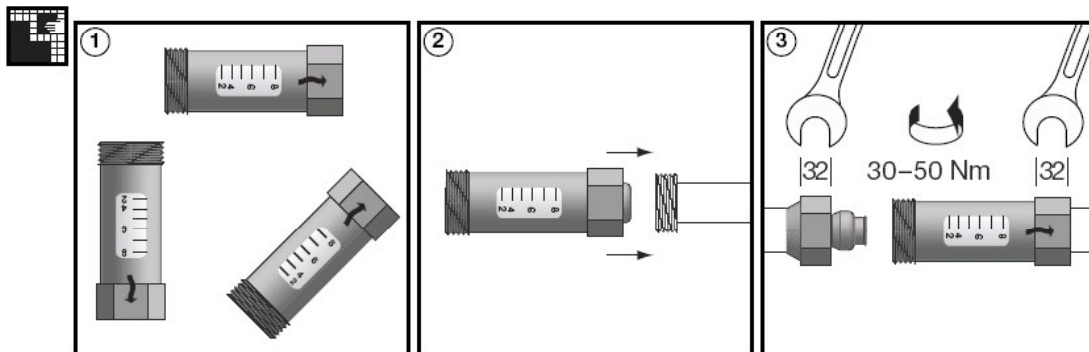

AA 23 Flometer

DN	GxG	L(mm)
15	3/4" x 3/4"	57

TB	100°C	
PB	10 bar	