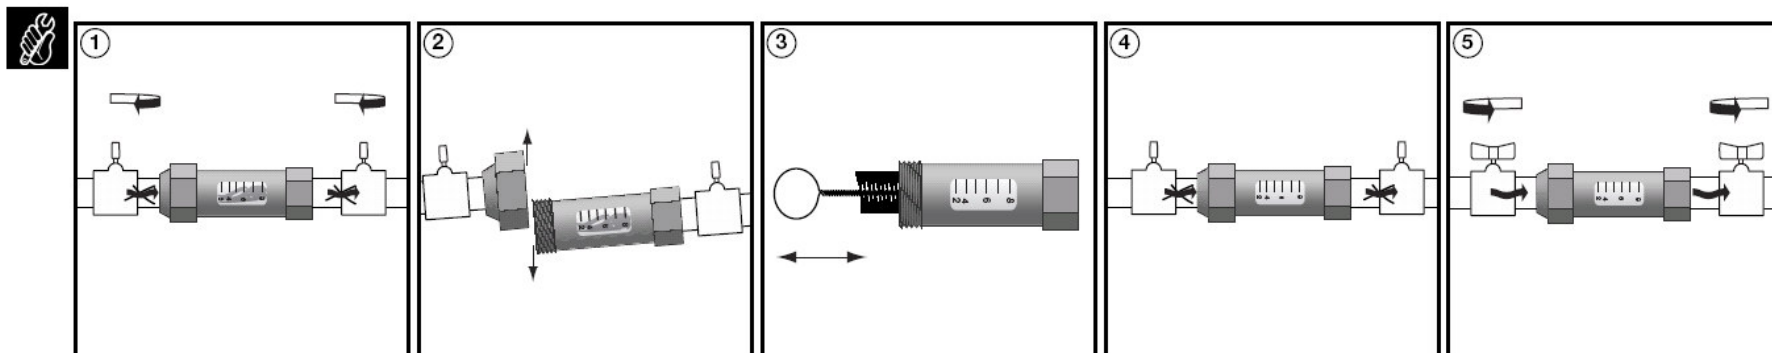

AA 23 Flometer

DN	GxG	L(mm)
15	3/4" x 3/4"	57

TB	100°C	
PB	10 bar	