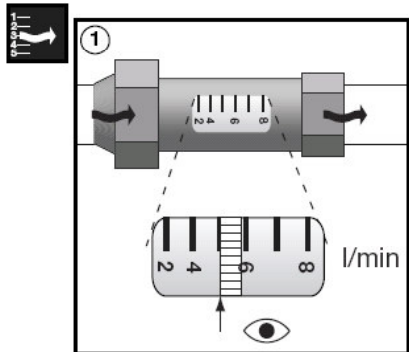

AA 23 Flometer

DN	GxG	L(mm)
15	3/4" x 3/4"	57

TB	100°C	
PB	10 bar	